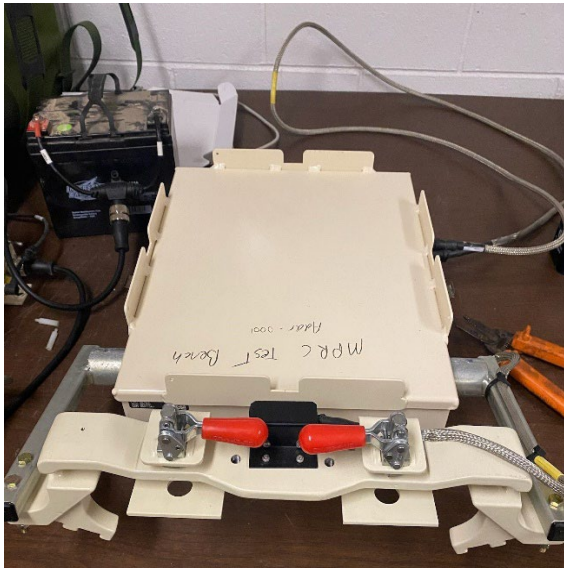

Exhibit-3 Target Equipment

Pictures are attached below of the main target equipment-target movers on-site at Camp Grayling and Fort Custer, but these are not limited to equipment many Military and Law Enforcement Units may bring with them to complete the training requirements and qualifications needed for their specific training.

Inveris/Meggitt SIT-Stationery Infantry Target/Mover

Inveris/Meggitt SAT-Stationery Armored Target

Inveris/Meggitt MIT-Mobile Infantry Target/Mover

Inveris/Meggitt MAT-Mobile Armored Target

SAAB SIT-Stationery Infantry Target/Mover

SAAB SAT-Stationery Armored Target