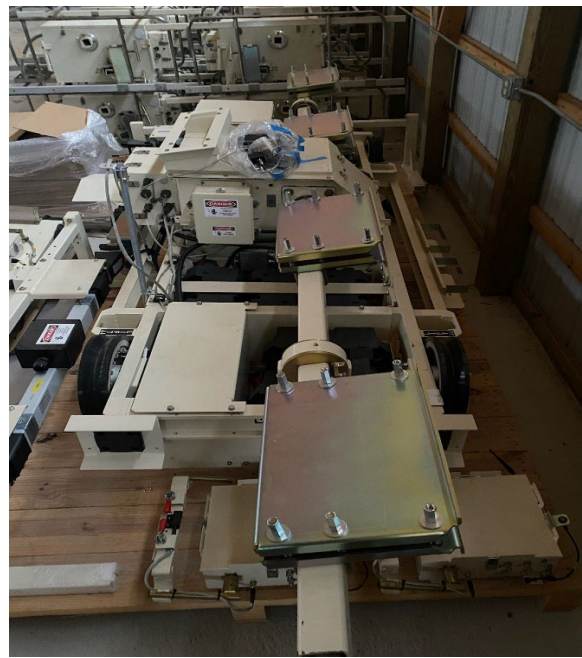

Exhibit-3 Target Equipment

Pictures are attached below of the main target equipment-target movers on-site at Camp Grayling and Fort Custer, but these are not limited to equipment many Military and Law Enforcement Units may bring with them to complete the training requirements and qualifications needed for their specific training.

Inveris/Meggitt SIT-Stationery Infantry Target/Mover

Inveris/Meggitt SAT-Stationery Armored Target

Inveris/Meggitt MIT-Mobile Infantry Target/Mover

Inveris/Meggitt MAT-Mobile Armored Target

SAAB SIT-Stationery Infantry Target/Mover

SAAB SAT-Stationery Armored Target